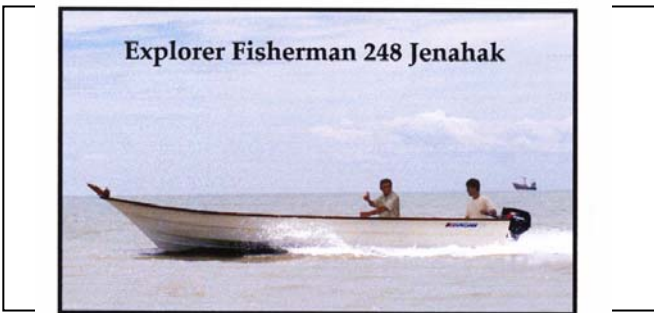

248 OPEN DECK

Overall Length (w/bull horn)	24 fts 7 ins / 7.5m
Beam	5 fts 9 ins / 1.8 m
Transom height	20 ins/ 1fts 6 ins
Depth	3 fts 4 ins
Passenger capacity	8 persons
Weight w/o engine	320 kgs (approx.)
Draft with drive down	3 fts
Engine recommended (single)	15HP-50HP